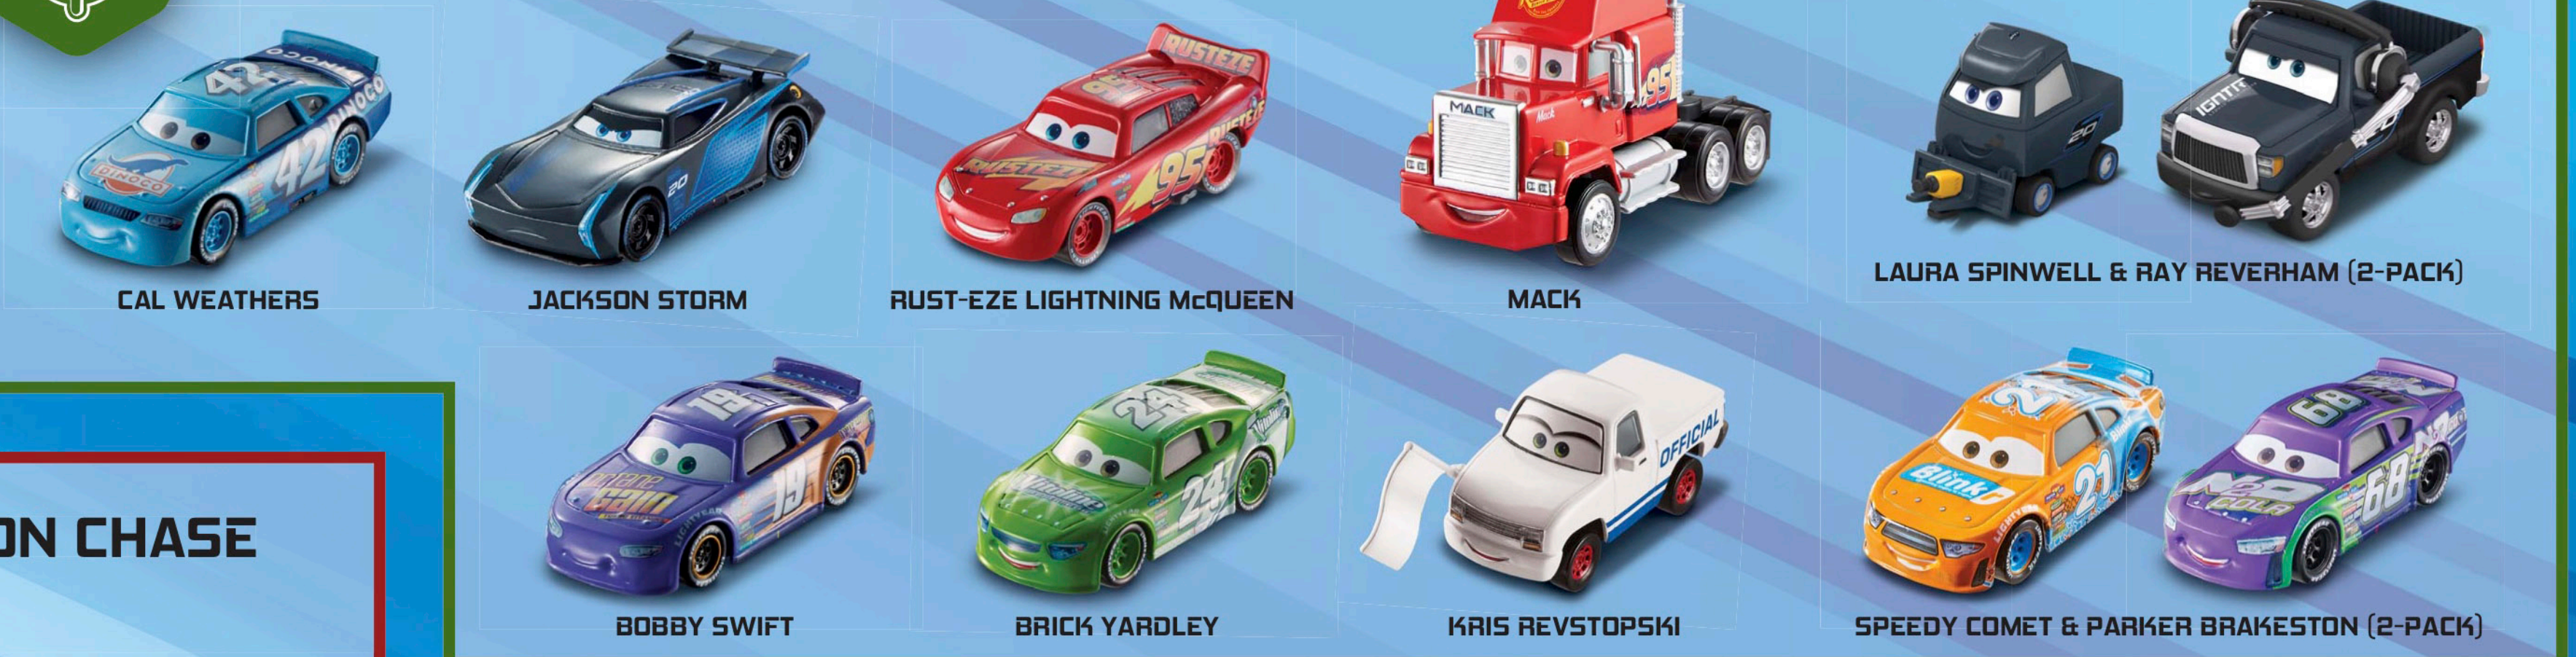

COPPER CANYON SPEEDWAY

LONDON CHASE